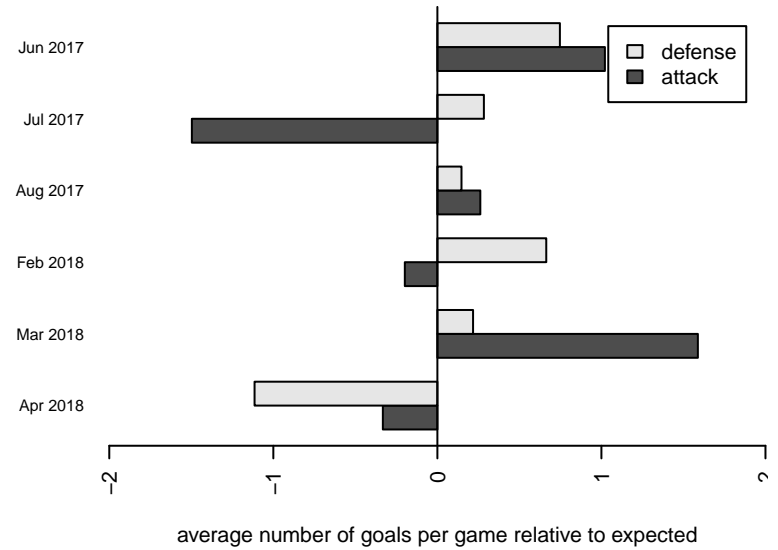

Performance relative to 13 month average