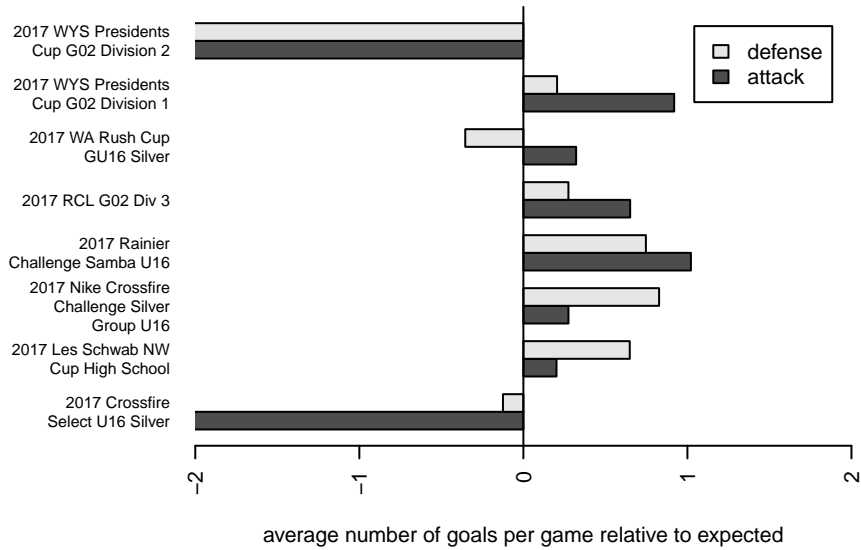

Performance relative to 13 month average