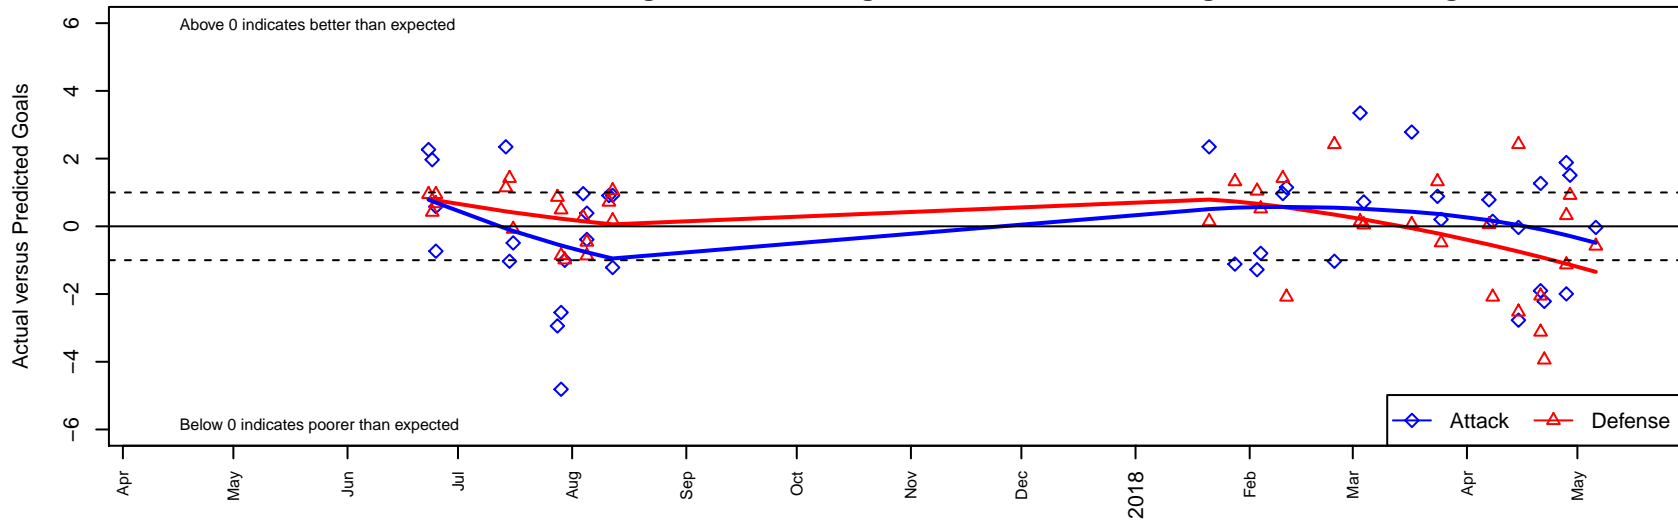

WA Rush Nero G02

Washington Rush SC
 Everett, WA
 G02 total strength=1446
 attack=13.09 defense=6.71
 fall league = RCL G02 Div 3

alt names used:
 Rush G02 Nero
 WA Rush G02 Nero
 WASHINGTON RUSH G02 NERO
 WASHINGTON RUSH G02 NERO (WA)
 Washington Rush G02 Nero B
 Rush Select G02 Nero B
 Washington Rush G02 Nero B

WA Rush Nero G02
 Dots are actual minus expected GF (blue circles) and GA (red triangles).
 Blue line is smoothed change in attack strength. Red is smoothed change in defense strength.

**attack and defense variance (black dot)
relative to other teams
and top 10 in region**