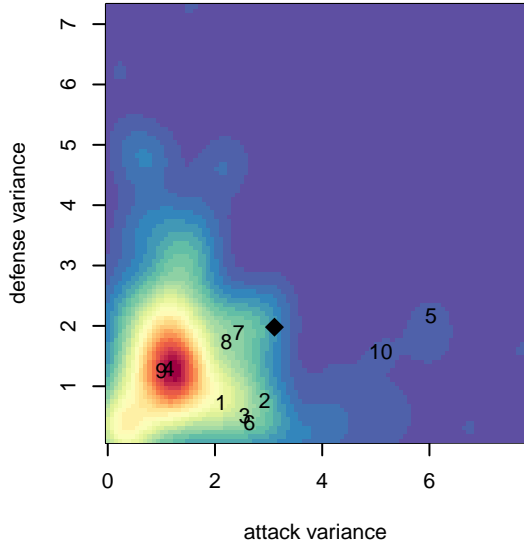

WA Rush Nero G02

Washington Rush SC
 Everett, WA
 G02 total strength=1446
 attack=13.09 defense=6.71
 fall league = RCL G02 Div 3

alt names used:
 Rush G02 Nero
 WA Rush G02 Nero
 WASHINGTON RUSH G02 NERO
 WASHINGTON RUSH G02 NERO (WA)
 Washington Rush G02 Nero B
 Rush Select G02 Nero B
 Washington Rush G02 Nero B

WA Rush Nero G02
 Dots are actual minus expected GF (blue circles) and GA (red triangles).
 Blue line is smoothed change in attack strength. Red is smoothed change in defense strength.

**attack and defense variance (black dot)
relative to other teams
and top 10 in region**