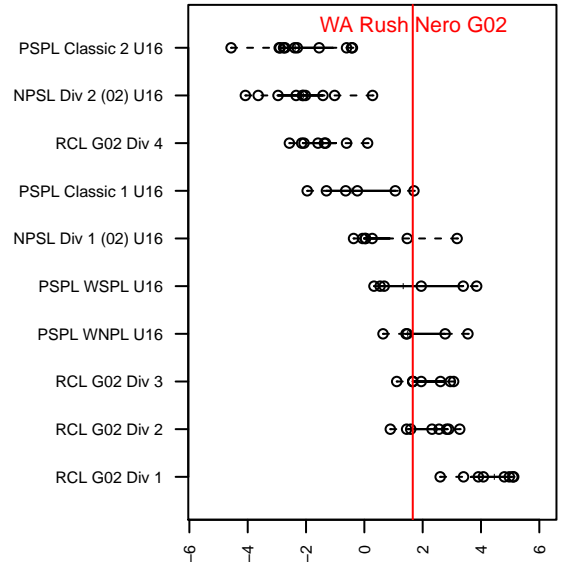

**attack and defense rating
relative to others at age
and all opponents in last 13 months**