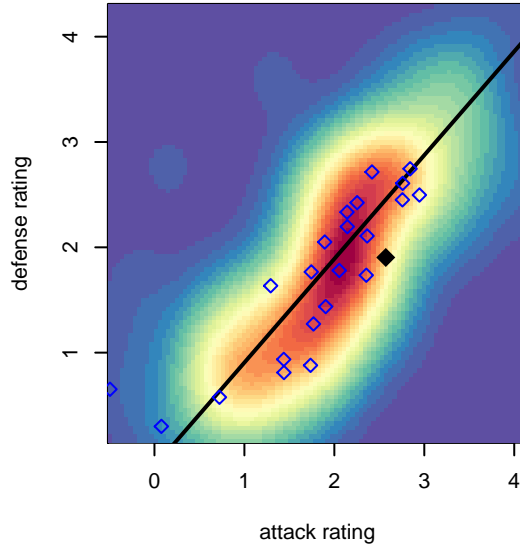

**attack and defense rating
relative to others at age
and all opponents in last 13 months**